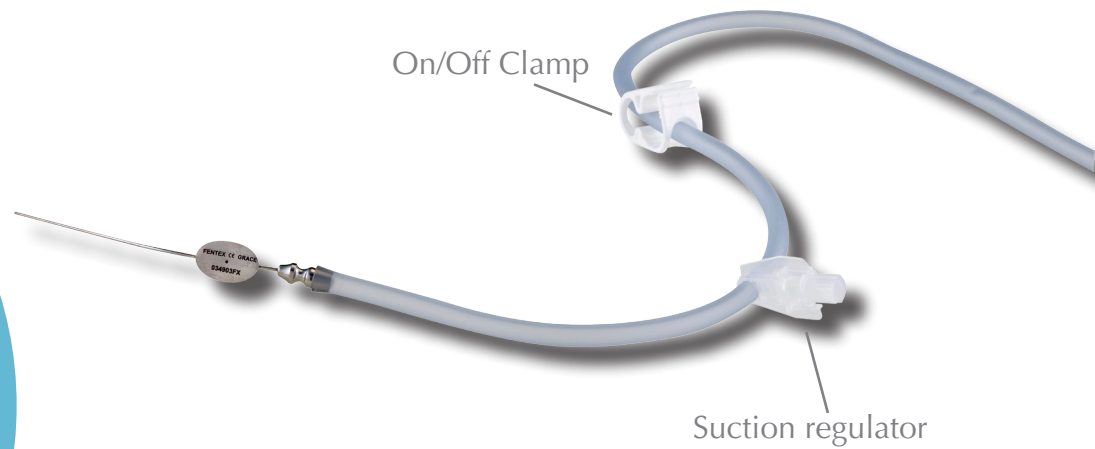

OTOMED[®] Suction Tubing

Reduces torque on wrist commonly seen with standard tubing

Ref. Number	Description
SP-4000	OTOMED [®] Suction Tubing

OTOMED[®]