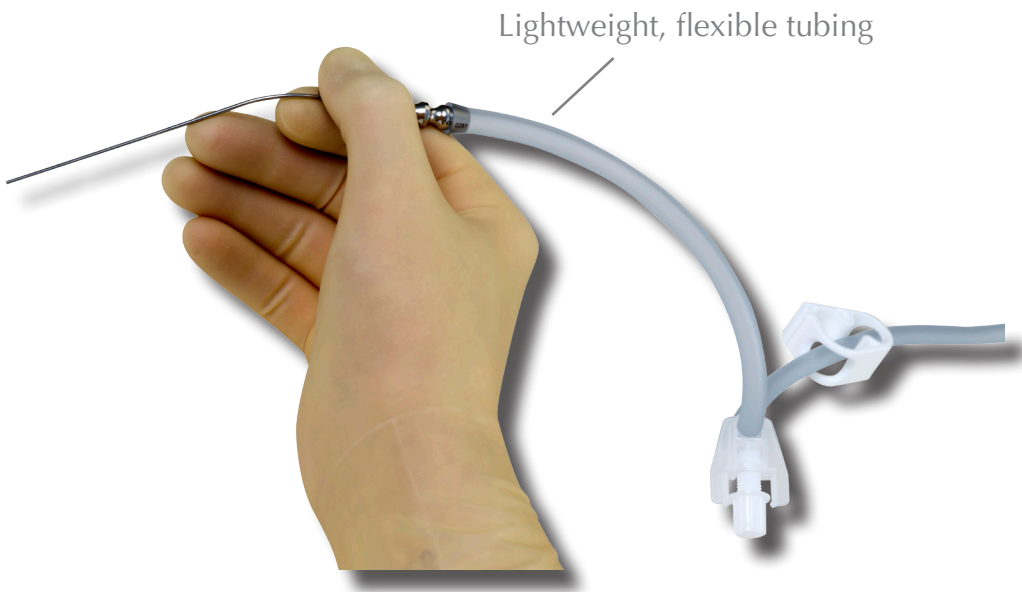

OTOMED[®] Suction Tubing

Reduces torque on wrist commonly seen with standard tubing

Ref. Number	Description
SP-4000	OTOMED [®] Suction Tubing

OTOMED[®]